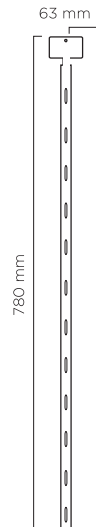

CLIP STRIP HANGER

Expositor colgador individual de 12 PC
12 DS Clip strip hanger

GRATIS con la compra de 12u de producto en cartón brida.
FREE with the purchase of 12u of product in cardboard.