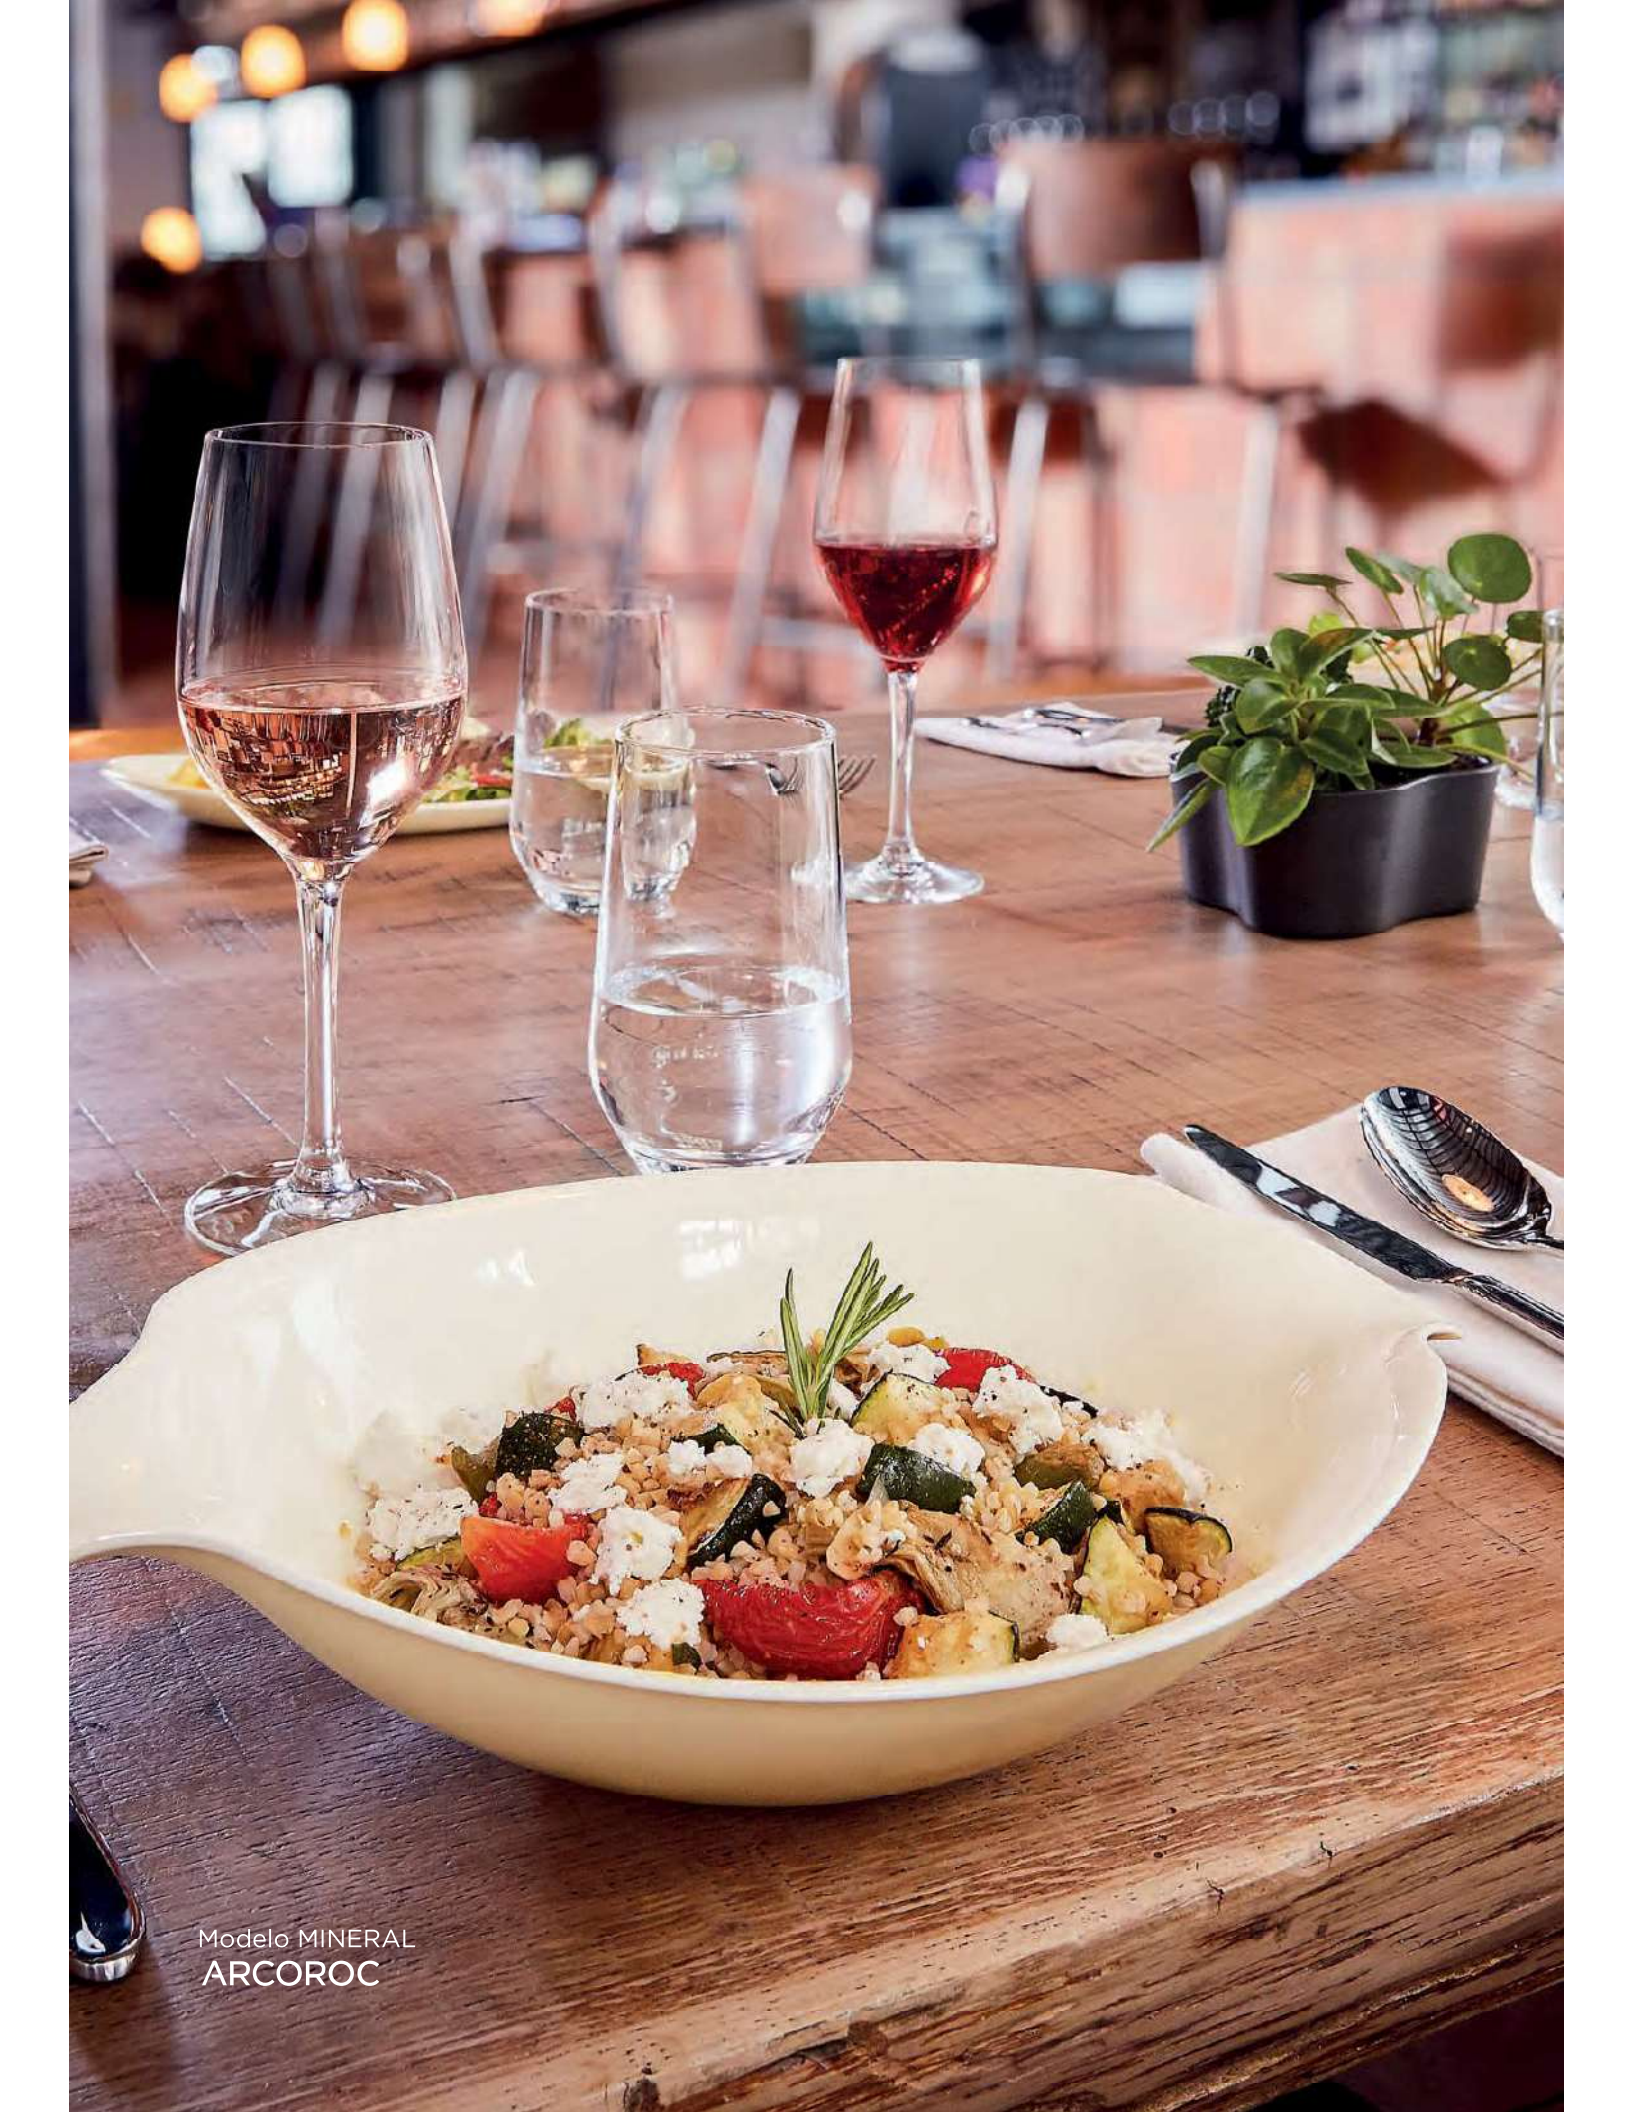

Modelo MINERAL
ARCOROC