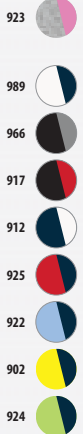

SOL'S PRINCE 11369

PUNTO PIQUÉ 190 - UNISEX
100% algodón peinado
Ringspun

9 colores

	XS	S	M	L	XL	XXL
	68/47	70/50	72/53	74/56	76/59	79/62
	11,6 KG 57 X 38 X 28 CM					
	5	50				

jaspeados

POLOS

SOL'S PRACTICE Women 11366 SOL'S PRACTICE 11365