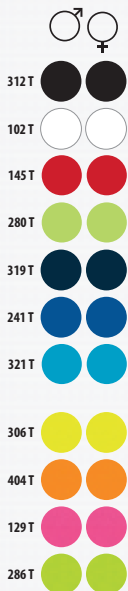

♀ 8 colores

	XS	S	M	L	XL	XXL
A/B	60/41	62/44	64/47	66/50	68/53	70/56

5 50 **11 KG**
55 X 36 X 26 CM

♂ 8 colores

	S	M	L	XL	XXL	3XL
A/B	70/49	72/52	74/55	76/58	77/61	78/64

5 50 **11 KG**
55 X 36 X 26 CM

TRANSPIRABLE