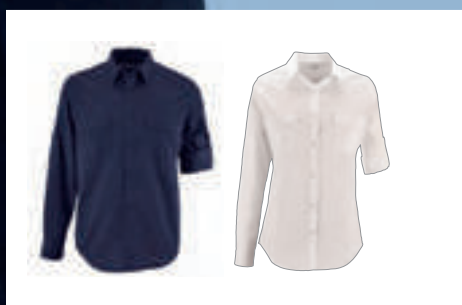

SOL'S BURMA
Women 02764

SOL'S BURMA
Men 02763

POPELINA LAVADA -
100% algodón 110 g/m²

♀ 3 colores

	XS	S	M	L	XL	XXL
	69/44	69/46	70/48	70/50	71/54	71/58
A/B						

7,1 KG
55 X 36 X 17 CM

♂ 3 colores

	S	M	L	XL	XXL	3XL
	77.5/53.5	78.5/55.5	78.5/57.5	79.5/59.5	79.5/61.5	80/63.5
A/B						

	S	M	L	XL	XXL	3XL
cm	37-38	39-40	41-42	43-44	45-46	47-48

7,3 KG
57 X 37 X 30 CM