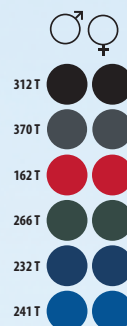

CÓDIGOS COLORES SOLO Group

123 Cuerda   162 Rojo chili   241 Azul royal   312 Negro   370 Antracita
145 Rojo   232 Azul profundo   266 Verde bosque   318 Azul marino   400 Naranja