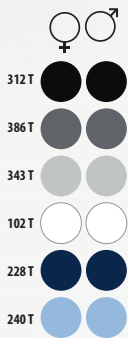

SOL'S BLAKE
Women 01427

FITTED
cut

SOL'S BLAKE
Men 01426

SLIM
fit

POPELIN STRETCH -
97% algodón - 3% elastano
Peso: 120 g/m²

6 colores

	XS	S	M	L	XL	XXL
A/B	67/41	68/44	69/47	70/50	71.5/53	73/56

5,6 KG
55 X 36 X 17 CM

6 colores

	S	M	L	XL	XXL	3XL	4XL
A/B	76.5/50	77.5/52	78.5/54	79.5/56	81/59	82.5/62	84/65

	S	M	L	XL	XXL	3XL	4XL
cm	37-38	39-40	41-42	43-44	45-46	47-48	49-50

7,3 KG
57 X 37 X 30 CM

CORTE RECTO

SOL'S BARRY
Women 02101

FITTED
cut

SOL'S BARRY
Men 02100

REGULAR
fit

DENIM - 5 oz - 100% algodón

1 color

	XS	S	M	L	XL	XXL
A/B	67/44	68/46	69/48	70/50	71/54	72/58

7,1 KG
55 X 36 X 17 CM

1 color

	S	M	L	XL	XXL	3XL
A/B	77.5/53.5	78/55.5	78.5/57.5	79/59.5	79.5/61.5	80/63.5

	S	M	L	XL	XXL	3XL
cm	37-38	39-40	41-42	43-44	45-46	47-48

7,3 KG
57 X 37 X 30 CM