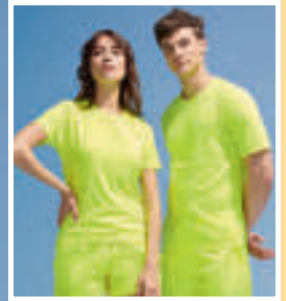

BEST DEAL

SOL'S SPRINT
02995

POLIÉSTER PIQUÉ - UNISEX
100% poliéster piqué

6 colores

A/B	XS	S	M	L	XL	XXL	3XL
A/B	70/45	71/48	72/51	73/54	74/57	75/60	76/63

10	100	8,7 KG	55 X 36 X 23 CM

- 312
- 102
- 145
- 280
- 319
- 241

**18 COLORES
Y 8 TALLAS**

CAMISETAS

SOL'S SPORTY
Women 01159
SOL'S SPORTY
11939

MALLA POLIÉSTER 140
100% poliéster transpirable -
Dry fit

♀ 16 colores

A/B	XS	S	M	L	XL	XXL
A/B	60/41	62/44	64/47	66/50	68/53	70/56

10	50	5 KG	56 X 37 X 23 CM

♂ 18 colores

A/B	XXS	XS	S	M	L	XL	XXL	3XL
A/B	66/44	68/47	70/50	72/53	74/56	76/59	78/62	80/65

10	50	8,7 KG	55 X 36 X 23 CM

- ♀ ♂
- 312 T
- 342 T
- 102 T
- 145 T
- 400
- 302
- 280 T
- 266 T
- 249 T
- 319 T
- 241 T
- 321 T
- 712 T
- 306 T
- 404 T
- 129 T
- 153 T
- 286 T

CÓDIGOS COLORES SOLO Group

102 Blanco	153 Neón coral	266 Verde bosque	302 Limón	319 French marino	400 Naranja
129 Rosa fluor 2	241 Azul royal	280 Verde manzana	306 Amarillo Neón	321 Aqua	404 Naranja fluor
145 Rojo	249 Azul petróleo	286 Verde Neón	312 Negro	342 Gris puro	712 Morado oscuro