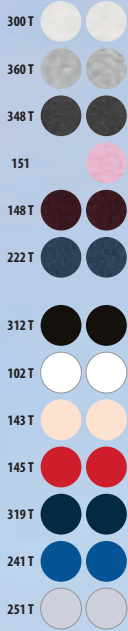

jaspeados

IDEAL PARA IMPRESIÓN DTG

ESSENTIAL E NO LABEL READY FOR BRANDING

STANDARD 100 CQ 1004/1 IFTH

THEIR SUBSTANCES PASS...
WWW.CENIEK.COM/STANDARD100

SOL'S SULLY
02990

SOL'S SULLY
Women 03104

FELPA 280 CON
TECNOLOGÍA LSF
(Low Shrinkage Fabric)
80% algodón Ringspun -
20% poliéster

♂ 12 colores

	XS	S	M	L	XL	XXL	3XL
A/B	70/48	71/51	72/54	73/57	74/60	75/63	76/66

10,9 KG
58 X 38 X 42 CM

♀ 13 colores

	XS	S	M	L	XL	XXL
A/B	62/44	63/47	64/50	65/53	66/56	67/59

11 KG
54 X 38 X 36 CM