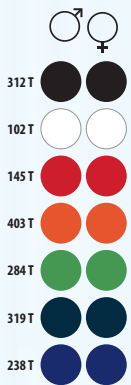

SOL'S PORTLAND
Men   00574

SOL'S PORTLAND
Women   00575

PUNTO PIQUÉ 200
100% algodón Ringspun

♂ 7 colores

	S	M	L	XL	XXL	3XL
A/B	70/49	72/52	74/55	76/57	78/60	80/63

5   50   12 KG
60 X 39 X 30 CM

♀ 7 colores

	XS	S	M	L	XL	XXL
A/B	61/39	63/42	65/45	67/48	69/51	71/54

5   50   9,5 KG
60 X 39 X 30 CM