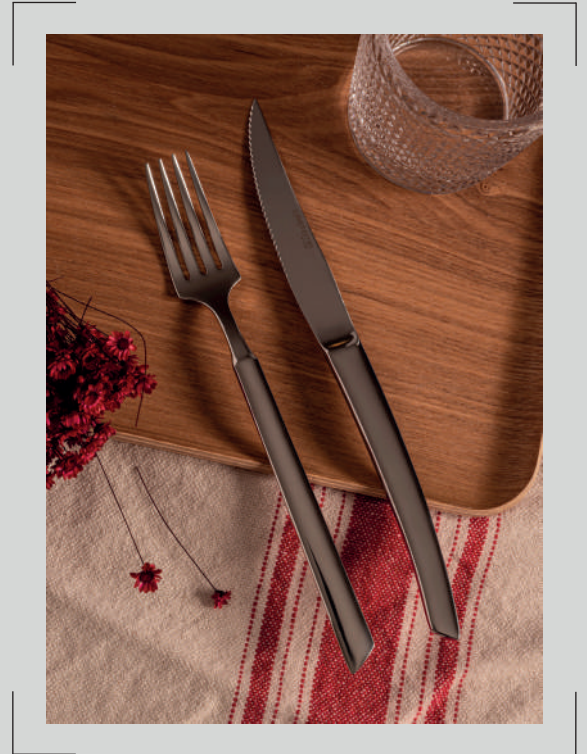

CRISTEMA®

HANDS OF **SOUL**

MANAUS

Iconic capital of Amazonas, Manaus is immersed in its dense forests and irregular contours, which served as inspiration of this model designed to satisfy steak lovers. Its timeless and classic design provides an intense and mysterious atmosphere to your table.

<i>/ Material</i>	18/10 AISI 304
<i>/ Thickness-Espesor</i>	4,0mm
<i>/ Finishing-Acabado</i>	Polished (High Shine) Pulido (Alto Brillo)