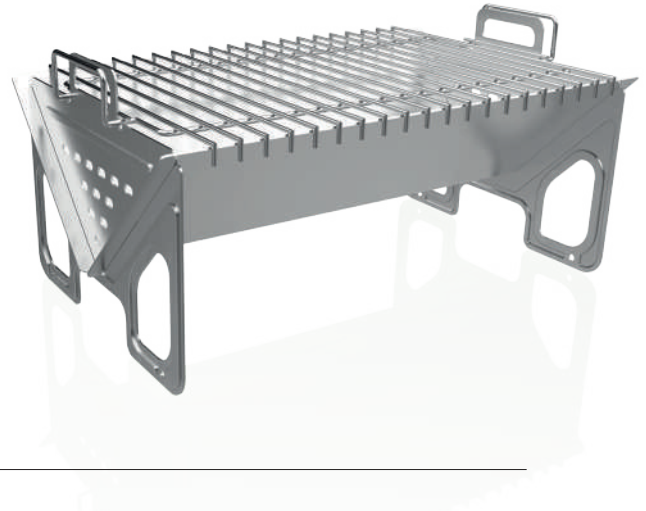

<i>f400</i>	<i>fp400</i>	<i>f500</i>	<i>fp500</i>
Ref.:	PO-1987-F400	PO-1987-FP400	PO-1987-F500	PO-1987-FP500
Code:	5607863059944	5607863061275	5607863059937	5607863061268
Gr:	5015	6010	5890	6885
M:	400 mm	400 mm	500 mm	500 mm
	44,31€	54,92€	51,63€	62,24€

Box Inner: 1
Minimum Order: 1

BARBECUE INOX
BARBACOA INOX
AISI 430 | 2 mm

	<i>i400</i>	<i>ip400</i>	<i>i500</i>	<i>ip500</i>
Ref.:	PO-1987-I400	PO-1987-IP400	PO-1987-I500	PO-1987-IP500
Code:	5607863061244	5607863061251	5607863059555	5607863061237
Gr:	5010	6010	5890	6885
M:	400 mm	400 mm	500 mm	500 mm
	81,42€	97,58€	90,68€	106,83€

Box Inner: 1
Minimum Order: 1