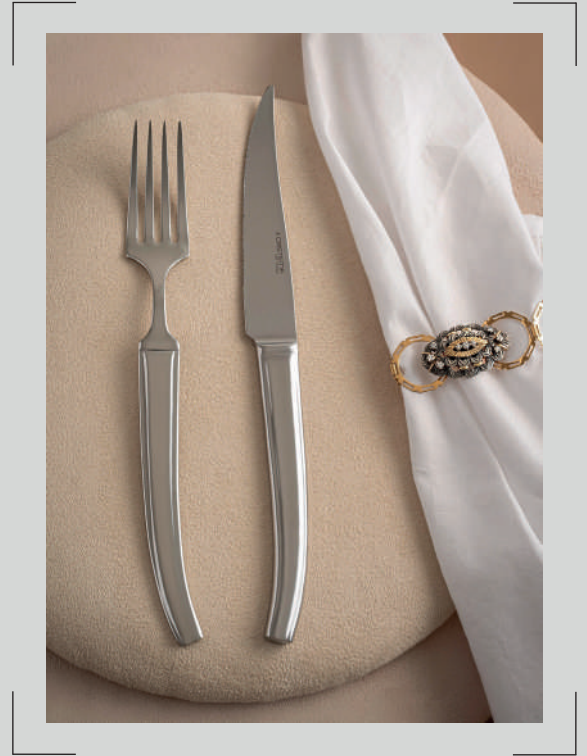

CRISTEMA®

HANDS OF **SOUL**

TEXAS

Texas isn't just a place on a map. It's an idea in the heart of the people... and on each one's table.

Perfect for steak lovers, it was designed to ensure a clear and long-lasting connection between the two elements: fork and knife.

<i>/ Material</i>	18/10 AISI 304
<i>/ Thickness-Espesor</i>	4,0mm
<i>/ Finishing-Acabado</i>	Polished (High Shine) Pulido (Alto Brillo)