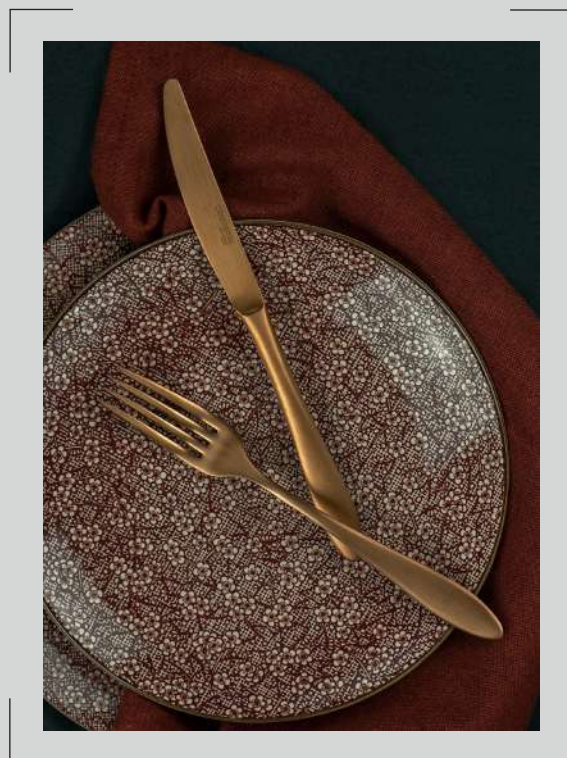

CRISTEMA®

HANDS OF SOUL

COLOMBO

Colombo is characterized by its gently curved and symmetrical lines. It is the reflection of the balance and harmony. Colombo is a classic model that suits any environment.

<i>/ Material</i>	18/10 AISI 304
<i>/ Thickness-Espesor</i>	3,0mm
<i>/ Finishing-Acabado</i>	Polished (High Shine) Pulido (Alto Brillo)