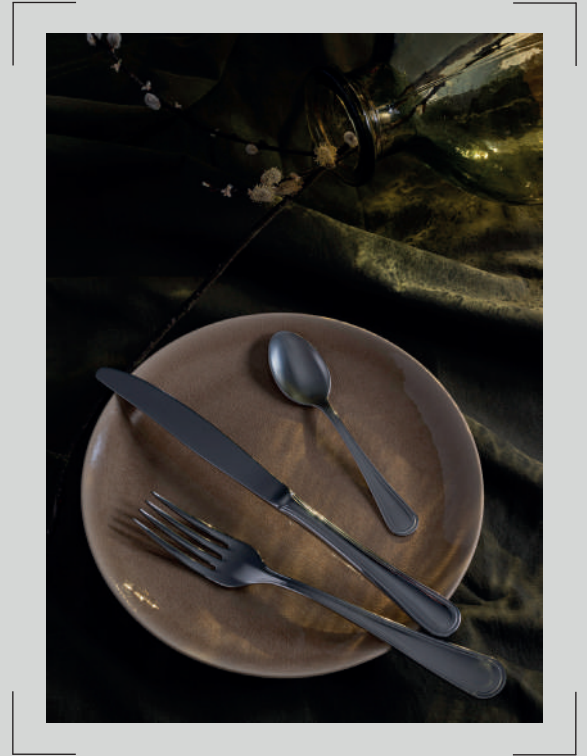

CRISTEMA®

HANDS OF SOUL

DESNA

When simplicity and elegance come together, Desna is born. A model capable of enhancing your table in the best way possible.

| Material	18/10 AISI 304
| Thickness-Espesor	2,5mm
| Finishing-Acabado	Polished (High Shine) Pulido (Alto Brillo)