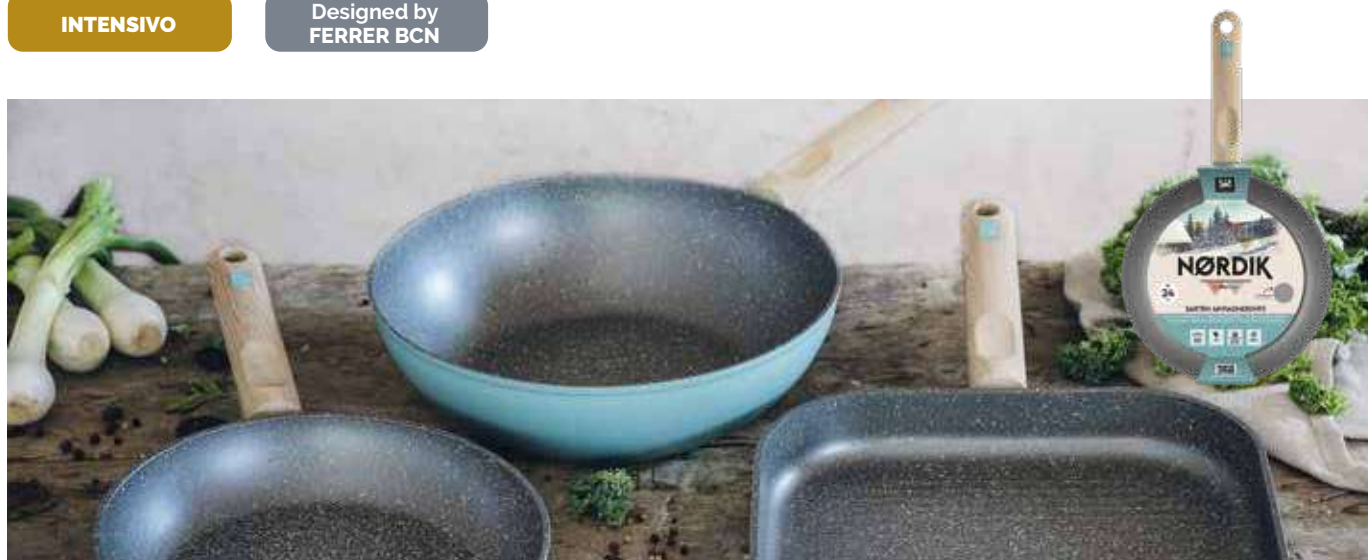

📦 6

NØRDIK

ALUMINIO FORJADO
Forged aluminum

4
mm

FULL INDUCTION

INTENSIVO

Designed by
FERRER BCN

SARTÉN
Frying pan