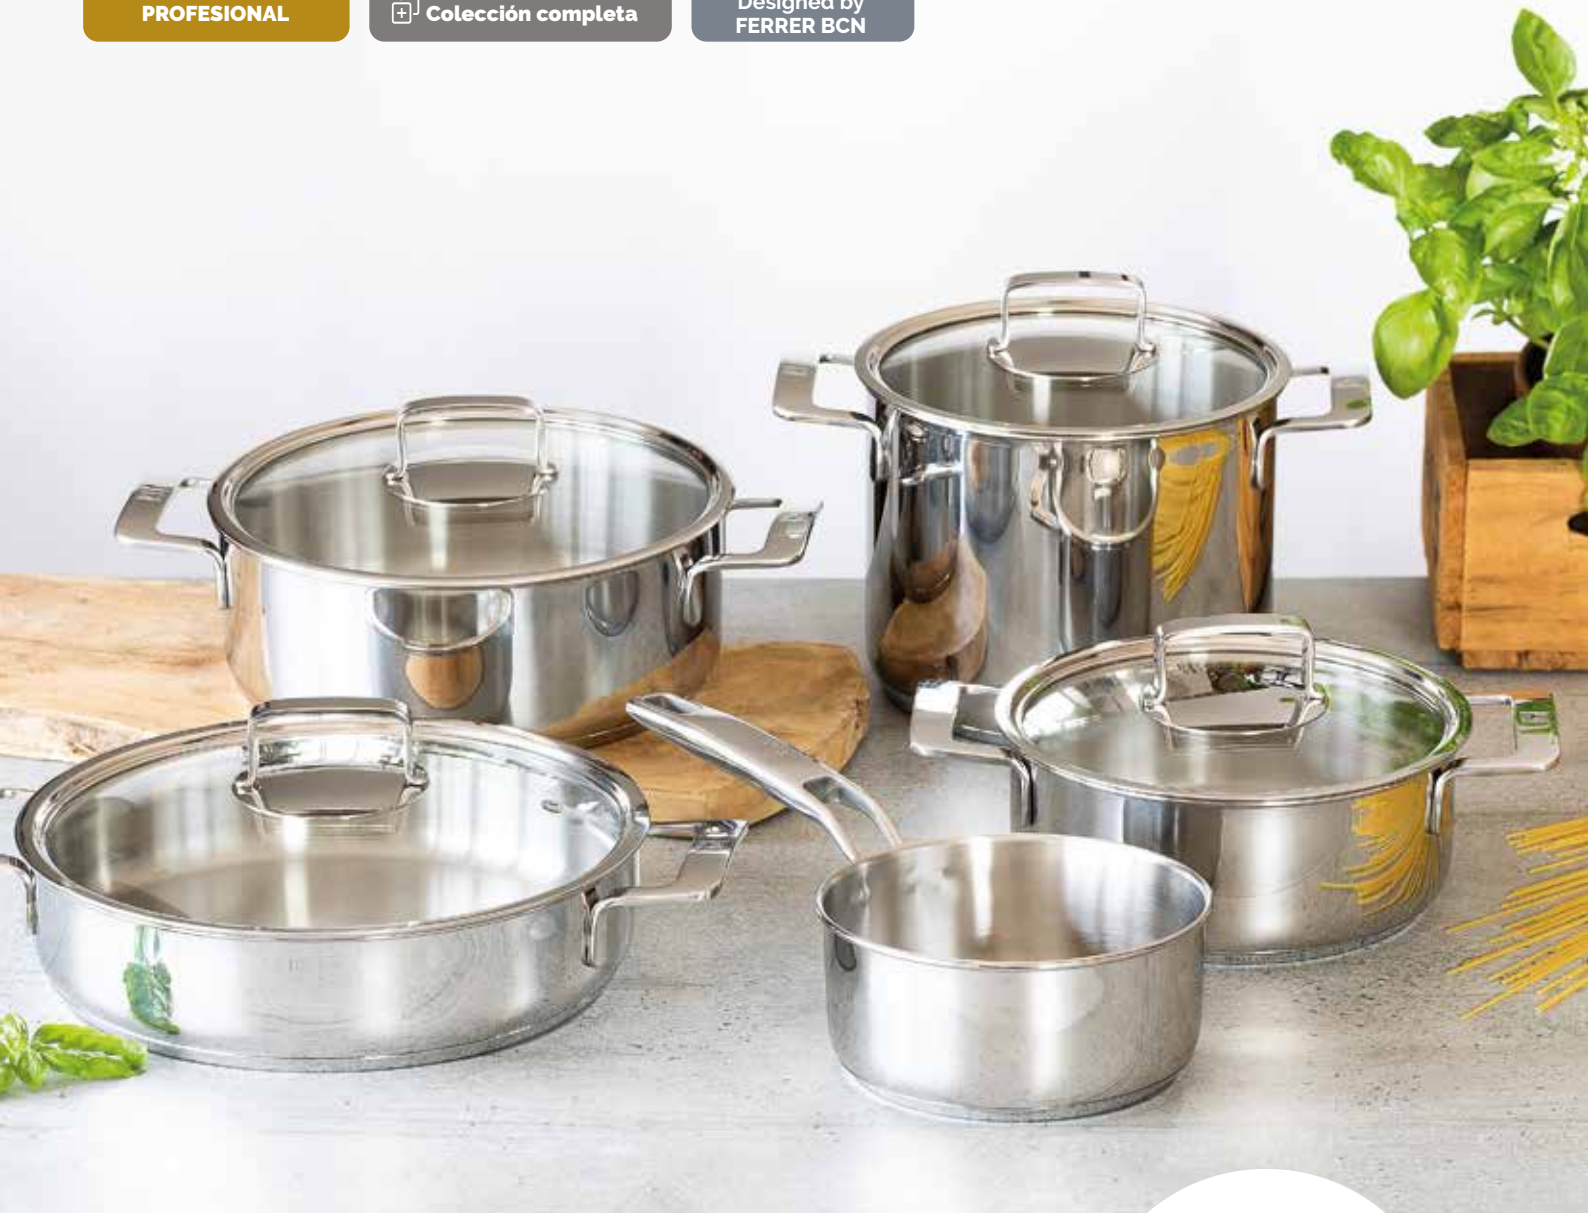

Signature

BATERIA DE COCINA
COOKWARE

ACERO
INOXIDABLE 18/10
Stainless steel

5-5'5
mm

FULL INDUCTION

ACERO
INOXIDABLE
18/10
STAINLESS
STEEL

TAPA DE VIDRIO
GLASS LID

PROFESIONAL

Colección completa

Designed by
FERRER BCN