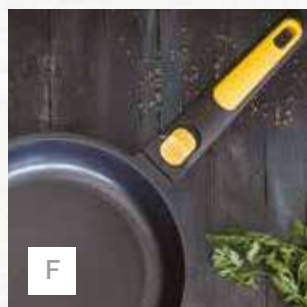

INTENSIVE: For a daily kitchen with optimal performance guarantees.

PROFESSIONAL: For use in professional kitchens where durability is paramount.

1 µm (micra) = 0,001 mm.

COLECCIÓN <i>Collection</i>	MATERIAL CUERPO <i>Body material</i>	TIPO DE MANGO <i>Handle Type</i>	ANTIADHERENTE <i>Non-stick</i>
I Life	4'5 mm ALUMINIO FUNDIDO RECYCLADO Recycled cast aluminum	MANGO DE BAQUELITA CON INSERT DE SILICONA Y CON EFECTO SOFT-TOUCH Bakelite handle with silicone insert and soft-touch effect	 Fusion™ Pro Antiadherente Bicapa Cerámico Ceramic two layer coating Fusion Pro 30 - 55 µm
J Daily PRO	4,5 mm ALUMINIO FUNDIDO Cast aluminum	MANGO DE BAQUELITA CON INSERT DE SILICONA Bakelite handle with silicone insert	 Antiadherente tricapa Three layer coating Teflon™ Innovations 30-40 µm
K NØRDIK <small>by BRAdesign</small>	4 mm ALUMINIO FORJADO Forged aluminum	MANGO DE BAQUELITA CON INSERT DE SILICONA Y CON EFECTO SOFT-TOUCH Bakelite handle with silicone insert and soft-touch effect	 QuanTanium™ <small>Titanium-reinforced non-stick coating</small> Antiadherente tricapa Three layer coating Quantanium 30-40 µm
L NEXT <small>by BRAdesign</small>	4 mm ALUMINIO FORJADO Forged aluminum	MANGO DE BAQUELITA Bakelite handle	 Eclipse® <small>Hard reinforced non-stick coating</small> Antiadherente tricapa Three layer coating Eclipse 40-50 µm
M PROFESIONAL	18/10 ACERO INOXIDABLE Stainless steel	MANGO DE ACERO INOX 18/10 Stainless steel 18/10 handle	-
N Signature	18/10 ACERO INOXIDABLE Stainless steel	MANGO DE ACERO INOX 18/10 Stainless steel 18/10 handle	-