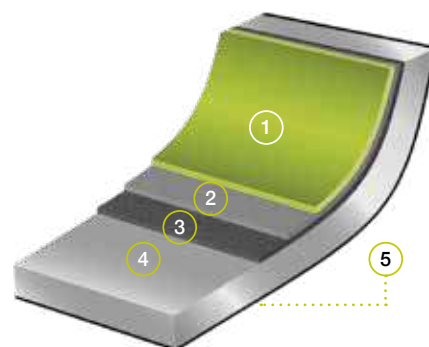

1. 1 Capa de máxima antiadherencia sin PFOA
   Maximum non-stick layer PFOA free
2. 2 Capa intermedia de refuerzo
   Reinforced midcoat
3. 3 Capa de anclaje y refuerzo con mineral duro
   Hard mineral fixing layer reinforcement
4. 4 Fundición de aluminio indeformable
   Undeformable cast aluminum
5. 5 Capa antiadherente externa
   Non-stick outside coating