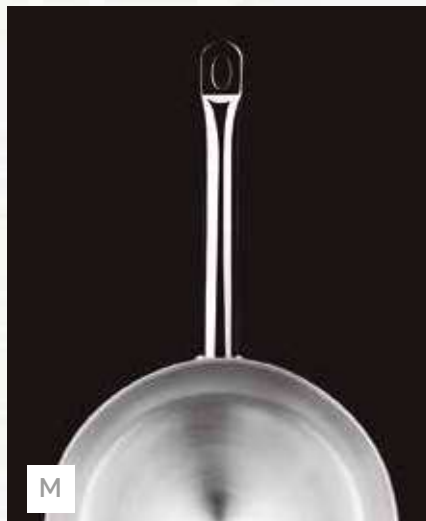

Frying pans and grills

INDUCCIÓN Induction	REFUERZO Reinforced	COLECCIÓN COMPLETA Complete collection	ECO+ PFOA FREE	NIVEL Level	COLOR Color
✓	-	✓	✓	AVANZADO Advanced	
✓	-	✓	✓	AVANZADO Advanced	
✓	 Reforzado con TITANIO Reinforced with Titanium	-	✓	INTENSIVO Intensive	
✓	-	-	✓	INTENSIVO Intensive	
✓	-	✓	✓	PROFESIONAL Profesional	
✓	-	✓	✓	PROFESIONAL Profesional	

PREMIUM: For those chefs looking for the best design, maximum performance, resistance and functionality in the kitchen.

ADVANCED: For those users who are looking for a good balance between functionality and quality.

INTENSIVE: For a daily kitchen with optimal performance guarantees.

PROFESSIONAL: For use in professional kitchens where durability is paramount.

1 µm (micra) = 0,001 mm.