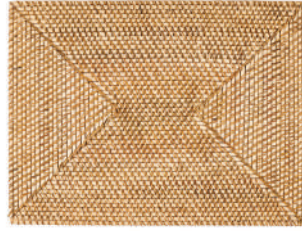

9593	30x40 cm (12x16 In)
	NATURAL