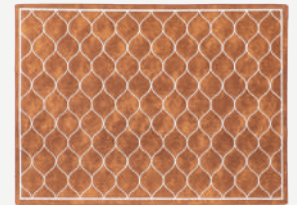

JANE
Placemat
Vegan Leather - Double Sided
Rectangular 33x45 cm (13x18 In)

ZZ0520
TOBACCO