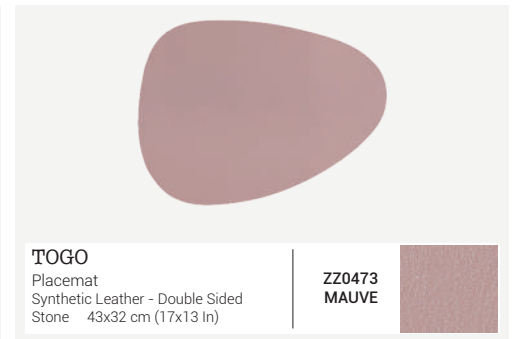

**ZZ0473
MAUVE**