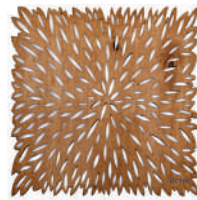

ZZ0558
WENGE

BIRCH
Placemat
100% FSC Birch wood
Rectangular 33x45 cm (13x18 In)

ZZ0560
HONEY

BIRCH
Placemat
100% FSC Birch wood
Rectangular 33x45 cm (13x18 In)

ZZ0560
WALNUT

BIRCH
Placemat
100% FSC Birch wood
Rectangular 33x45 cm (13x18 In)

ZZ0560
WENGE

BIRCH
Placemat
100% FSC Birch wood
Square 36x36 cm (14x14 In)

ZZ0561
HONEY

BIRCH
Placemat
100% FSC Birch wood
Square 36x36 cm (14x14 In)

ZZ0561
WALNUT

BIRCH
Placemat
100% FSC Birch wood
Square 36x36 cm (14x14 In)