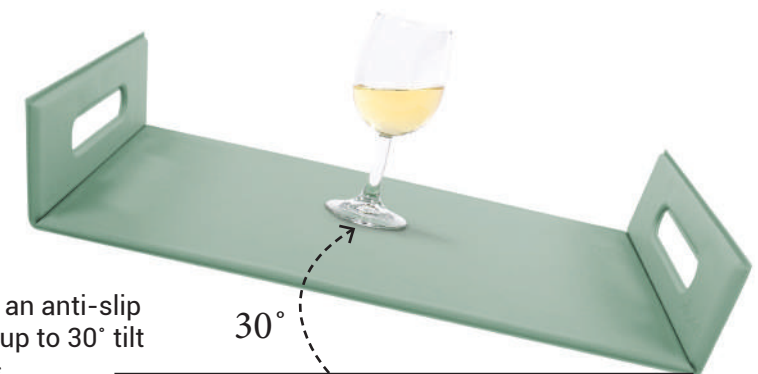

	multifunctional design		Max. weight up to 8 kg
	Anti-slip up to 30° inclination		Easy store and clean

MAUVE

BLUE STONE

GREEN

TAUPE

GREY

BLACK

Features an anti-slip function up to 30° tilt position*