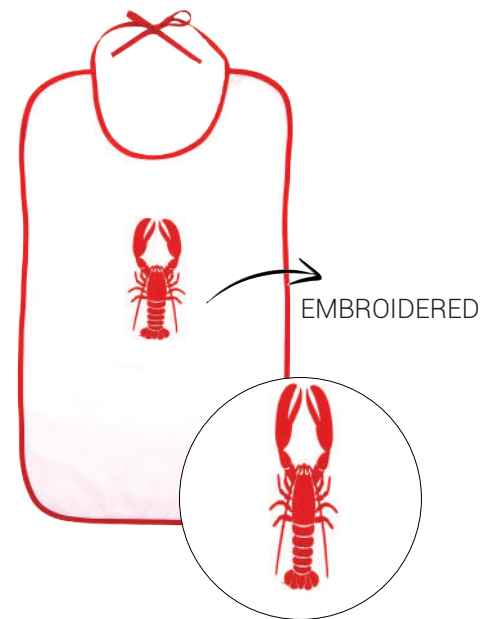

TAUPE

DARK GREY

ESSENTIALS

Microfiber cleaning pads set/3
85% polyester/ 15% polyamide
17x 23 cm (7x9 In)

9543/ASS/SET3

TAUPE/GREEN/GREY

SPAGHETTI

Bib
20% Cotton / 80% Polyester
44 x 73 cm (18x29 In)

9218SPAGHETTI

HOMARD

Bib
20% Cotton / 80% Polyester
44 x 73 cm (18x29 In)

9218HOMARD

→
OCHER YELLOW

HAVANA

Heavy cotton canvas stonewashed apron
100% Cotton
74 x 85 cm (29x33.5 In)

9570