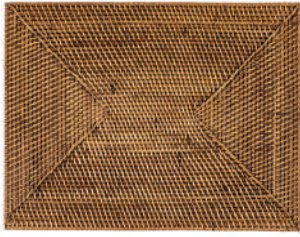

GREY

RATTAN

Handwoven rattan

A sophisticated and organic appeal for your dining experience. Originally handcrafted in Indonesia, this rattan fiber woven material absolutely create a decorative tropical flair. Unique texture of the weave together with functional shapes will certainly deliver a warm feeling to the table.

9391	Napkin Rings Set 4
	5x5 cm (2x2 In)
	NATURAL

9391	Napkin Rings Set 4
	5x5 cm (2x2 In)
	BROWN

9591	Coaster set of 6
	Dia 10 cm (4x4 In)
	WHITE

9591	Coaster set of 6
	Dia 10 cm (4x4 In)
	NATURAL

9591	Coaster set of 6
	Dia 10 cm (4x4 In)
	BROWN

9593	30x40 cm (12x16 In)
	BROWN

9593	30x40 cm (12x16 In)
	NATURAL

9593	30x40 cm (12x16 In)
	WHITE

9594	Dia 22-32 cm (9x16 In)
	BROWN

9594	Dia 22-32 cm (9x16 In)
	NATURAL

9594	Dia 22-32 cm (9x16 In)
	WHITE

9600	Dia 36 (14 In)
	BROWN