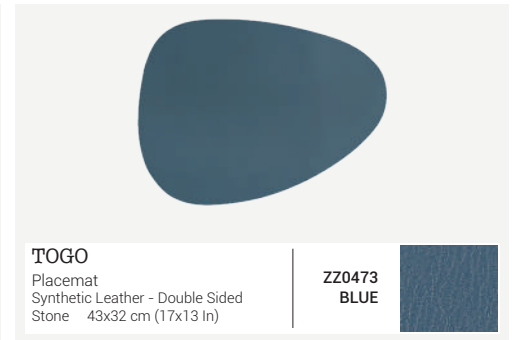

TOGO
Placemat
Synthetic Leather - Double Sided
Stone 43x32 cm (17x13 In)

**ZZ0473
BLUE**