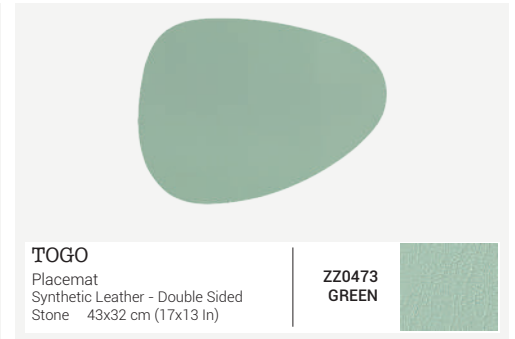

**ZZ0435
GREEN**

TOGO
Placemat
Synthetic Leather - Double Sided
Oval 33x47 cm (13x18.5 In)

**ZZ0436
GREEN**

TOGO
Placemat
Synthetic Leather - Double Sided
Round ø 38 cm (15 In)

**ZZ0474
GREEN**

TOGO
Placemat
Synthetic Leather - Double Sided
Stone 43x32 cm (17x13 In)