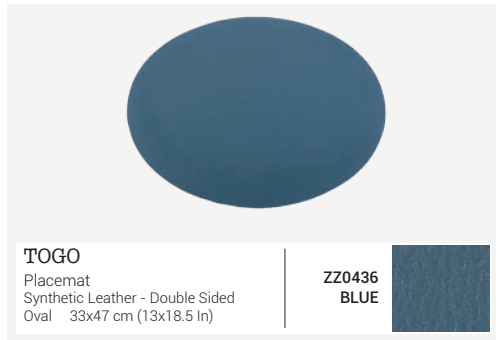

TOGO
Placemat
Synthetic Leather - Double Sided
Oval 33x47 cm (13x18.5 In)

**ZZ0436
BLUE**