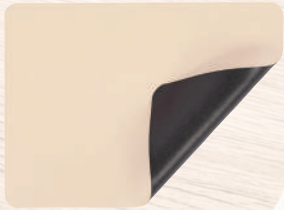

TRAMONTANA

Duo color placemat
PVC Leather - Double sided
Rectangular 32x44 cm (12.6x17 In)

ZZ0544
CREAM
BLACK