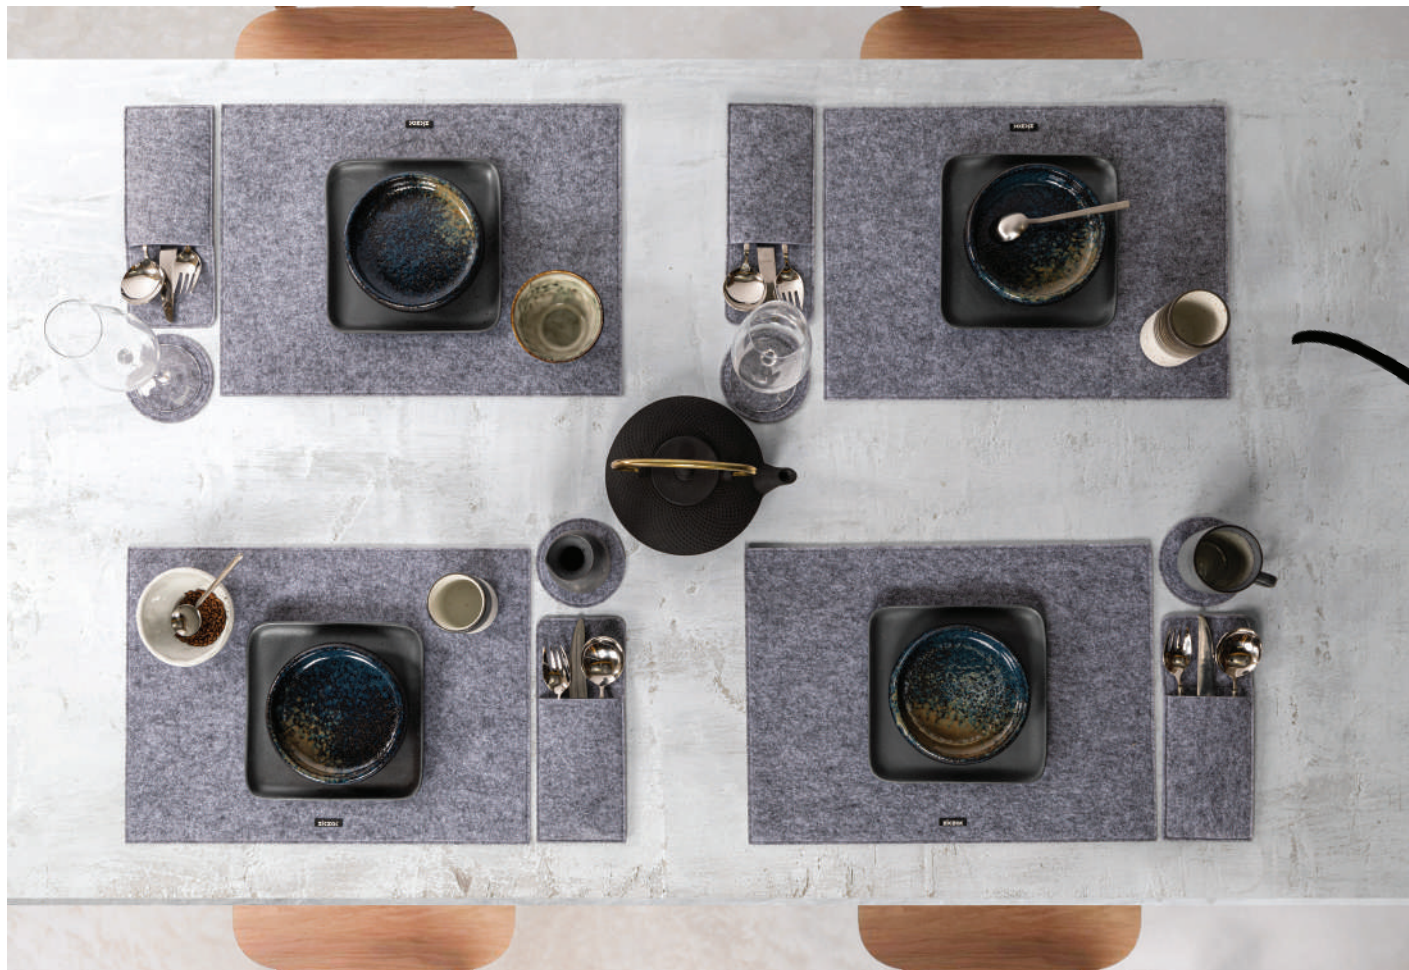

NUNO

Recycled felt assortment

The NUNO collection is our investment into a green, durable & sustainable future. This assortment consist of felt placemats, coasters & cutlery holders made from 100% recycled plastic bottles. The production process takes the PET plastic bottles & turns it into the polyester yarn. With this alluring collection you can create a wholesome modern table setting with an eye for a better future.