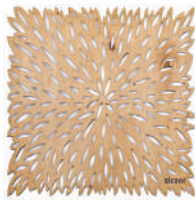

ZZ0558
WENGE

BIRCH
Placemat
100% FSC Birch wood
Rectangular 33x45 cm (13x18 In)

ZZ0560
HONEY

BIRCH
Placemat
100% FSC Birch wood
Rectangular 33x45 cm (13x18 In)

ZZ0560
WALNUT

BIRCH
Placemat
100% FSC Birch wood
Rectangular 33x45 cm (13x18 In)

ZZ0560
WENGE

BIRCH
Placemat
100% FSC Birch wood
Square 36x36 cm (14x14 In)

ZZ0561
HONEY

BIRCH
Placemat
100% FSC Birch wood
Square 36x36 cm (14x14 In)

ZZ0561
WALNUT

BIRCH
Placemat
100% FSC Birch wood
Square 36x36 cm (14x14 In)