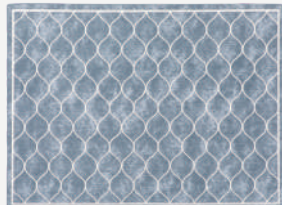

JANE
Placemat
Vegan Leather - Double Sided
Rectangular 33x45 cm (13x18 In)

ZZ0520
JEANSBLUE