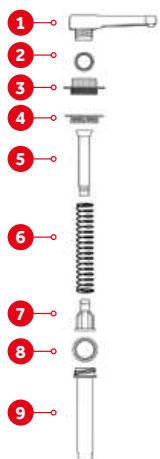

Dispensador de salsas

Distributeur de Sauces • Sauce Dispenser

Desmontable para limpieza / Démontable pour le nettoyage / Removable for cleaning

10ml x1

6x

Ref. **03784**
300x150x20 mm

10ml x1

3x

Ref. **03785** / 1,5L GN 1/9
176x108xh190 mm

10ml x1

4x

Ref. **03786** / 2,6L GN 1/6
176x162xh190 mm

10ml x1